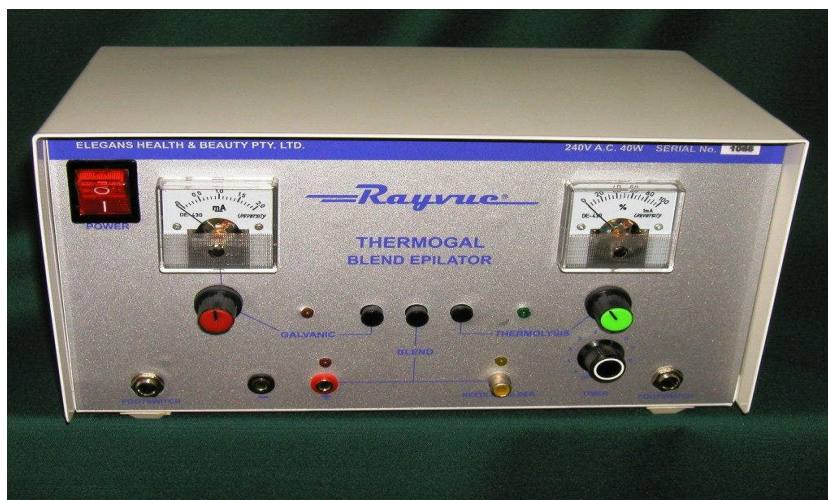

Quality Australian Made Product

Thermogal Blend Epilator

Blend is the machine for the electrologist who wants multiple features combined with reliability and durability. Offering the high speed of thermolysis with the efficacy of electrolysis, Blend allows switching between modes or the simultaneous use of both. The dual meters show the current in use and its intensity.

Modes of operation

- * Conventional thermolysis only
- * Blend epilation
- * Conventional electrolysis only
- * Ionisation/disencrustation

Specifications

Width 276
Height 160
Depth 178

Colour White
Mains cord Approx 2 M
Power 240V 50Hz

Features

Dual metering
Multiple mode selection
Timer
Dual footswitches

Warranty

Two years, parts and labour, back to base

Accessories

Needles in a range of types and sizes